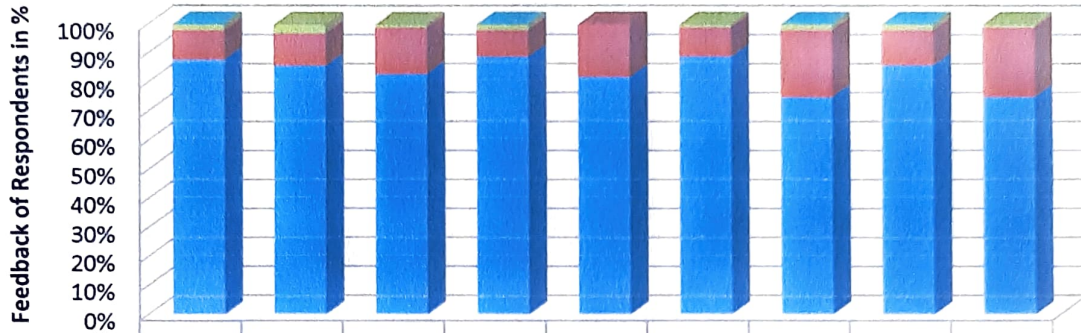

EMPLOYER FEEDBACK ANALYSIS

	Our Graduates employes have Skills and domain expertise.	Our Graduates employes have good communication and interpersonal skills.	Our Graduate employes have good aptitude and problem Solving skills	Our Graduate employes, Collaborate with team members and undertake multidisciplinary tasks	Our Graduate employes have good values and ethics system	Our Graduate employes have Self-learning and life-long learning capabilities	Our graduate employes have exposure to modern software tools and Computers	Our Graduate employes exhibit additional and advanced knowledge acquired through self...	Our Graduate employes have good team Spirit and leadership abilities due to the partic...
Series5	0%	0%	0%	0%	0%	0%	0%	0%	0%
Series4	0%	0%	0%	0%	0%	0%	0%	0%	0%
Series3	2%	3%	1%	2%		1%	2%	2%	1%
Series2	10%	11%	16%	9%	18%	10%	23%	12%	24%
Series1	88%	86%	83%	89%	82%	89%	75%	86%	75%