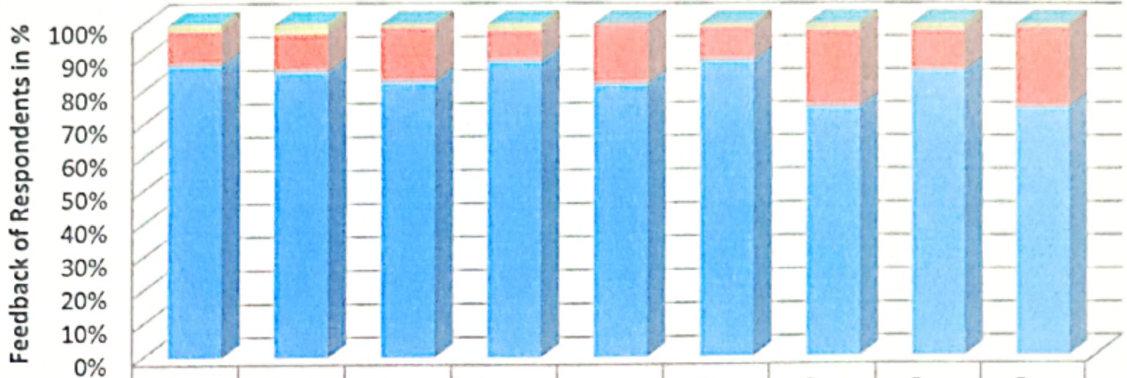

EMPLOYER FEEDBACK ANALYSIS

	Our Graduates employes have Skills and domain expertise.	Our Graduates employes have good communication and interpersonal skills.	Our Graduate employes have good aptitude and problem Solving skills	Our Graduate employes, Collaborate with team members and undertake multidisciplinary tasks	Our Graduate employes have good values and ethics system	Our Graduate employes have Self-learning and life-long learning capabilities	Our graduate employes have exposure to modern software tools and Computers	Our Graduate employes exhibit additional and advance knowledge acquired through self...	Our Graduate employes have good team Spirit and leadership abilities due to the partic...
Series5	0%	0%	0%	0%	0%	0%	0%	0%	0%
Series4	0%	0%	0%	0%	0%	0%	0%	0%	0%
Series3	2%	3%	1%	2%		1%	2%	2%	1%
Series2	10%	11%	16%	9%	18%	10%	23%	12%	24%
Series1	88%	86%	83%	89%	82%	89%	75%	86%	75%